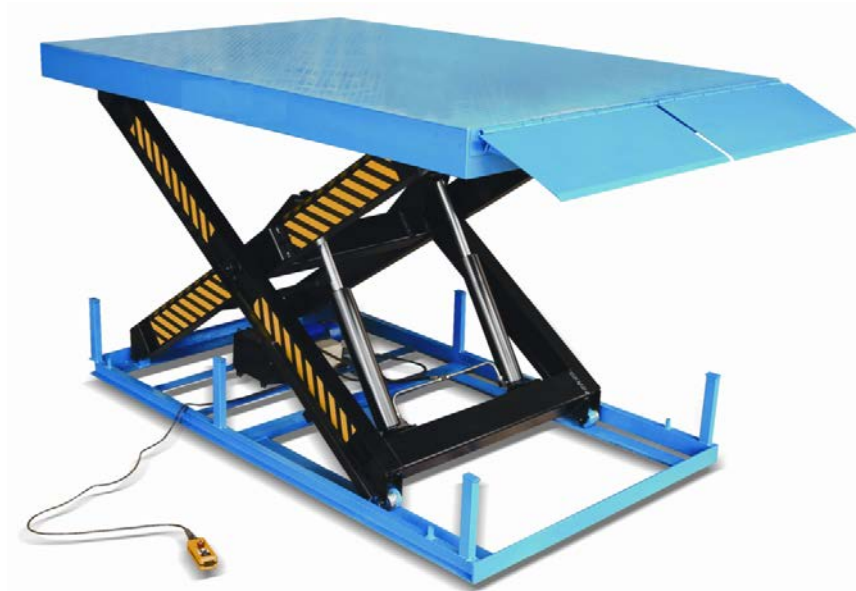

Electric Dock Lift Table AKTL 5000 series

- ▲ Level transfer from any dock height to any truck bed height.
- ▲ Leveler can go all the way down to grade level.
- ▲ No ramps or inclines.
- ▲ Capacities to 5000kgs.
- ▲ Meet EN1570 norm and ANSI/ASME safety standard.

TECHNICAL DATA		MODEL
		AKTL 5000
Capacity	kg	5000
Platform Width	mm	2000
Platform Length	mm	3000
Hydraulic Cylinder	set	2
Lifting Height	mm	2630
Lowering Height	mm	600
Stroke	mm	2030
Base Frame Size	mm	1900 x 2900
Lift Time	second	30 - 40
Power Pack		380 v 50 HZ, AC 2.2 kw
Net Weight	kg	1750